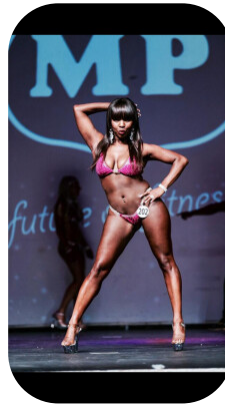

Charlene Devina Bucknor

Age: 41-50	Height: 5ft3inch	Eye Colour: Brown	Accent: London
Gender: F	Weight: 10kg	Waist: 36	Bust: 34 DD
Location: London	Shoe Size: 5	Hips: 46	
Drives: Yes	Hair Color: Black		

Talents
COMMERCIAL MODELS, NEW FACES, EXTRAS

Additional Talents:

SWIM - BIKE - ROLLERBLADE - ICESKATE - RUNNING

FOR ANY INQUIRIES PLEASE CONTACT US

0207 834 66 60 - Office

www.fusionmng.com

cast@fusionmng.com